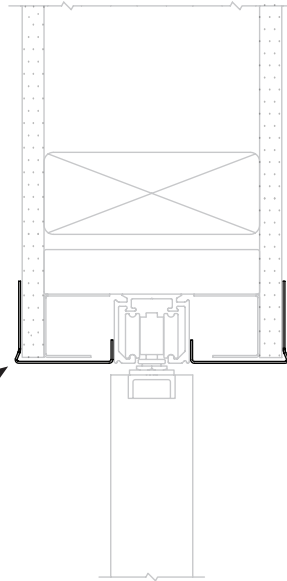

Installation Detail

CavKit | Head Detail

EzyReveal
Flush Finish to Plasterboard

EzyReveal
Flush Finish to Plasterboard

- i Trim the cap, split jamb reveals, and header reveals to your project's required size.
- i Full height units will not include the header reveals

CavKit | Plan View

CavKit with Closer Cap as Standard

Closer Cap

Standard Closer Cap

CavKit | Plan View

CavKit with EzyCap upon request

EzyCap

Optional EzyCap