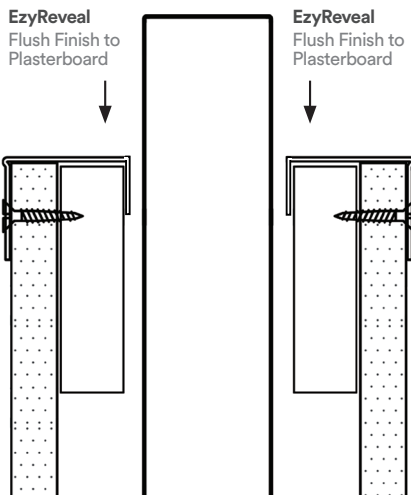

Installation Detail

CavKit | Head Detail

EzyReveal
Flush Finish to Plasterboard

EzyReveal
Flush Finish to Plasterboard

- i Trim the cap, split jamb reveals, and header reveals to your project's required size.
- i Full height units will not include the header reveals

CavKit | Plan View

CavKit with Closer Cap as Standard

Closer Cap

Standard Closer Cap

CavKit | Plan View

CavKit with EzyCap upon request

EzyCap

Optional EzyCap