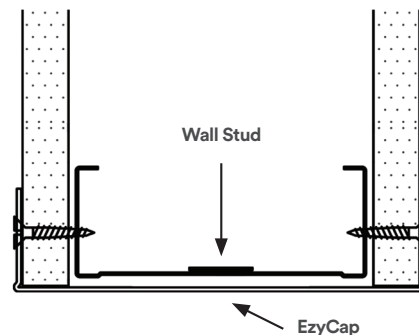

Installation Detail

CavKit | Head Detail

EzyReveal
Flush Finish to Plasterboard

EzyReveal
Flush Finish to Plasterboard

- i Trim the cap, split jamb reveals, and header reveals to your project's required size.
- i Full height units will not include the header reveals

CavKit | Plan View

CavKit with Closer Cap as Standard

Closer Cap

Standard Closer Cap

CavKit | Plan View

CavKit with EzyCap upon request

EzyCap

Optional EzyCap