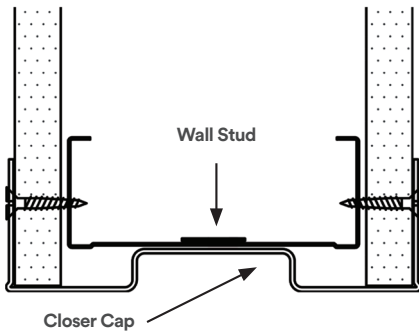

Installation Detail

CavKit | Head Detail

EzyReveal
Flush Finish to Plasterboard

EzyReveal
Flush Finish to Plasterboard

- i Trim the cap, split jamb reveals, and header reveals to your project's required size.
- i Full height units will not include the header reveals

CavKit | Plan View

CavKit with Closer Cap as Standard

Closer Cap

Standard Closer Cap

CavKit | Plan View

CavKit with EzyCap upon request

EzyCap

Optional EzyCap