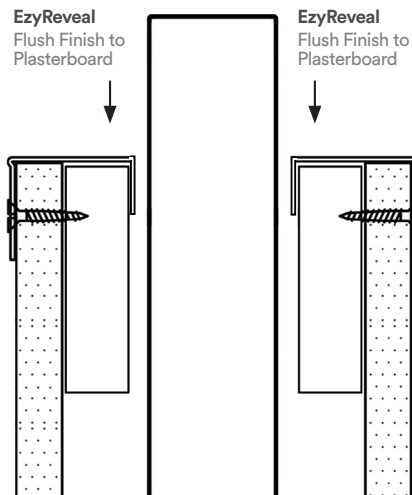

Installation Detail

CavKit | Head Detail

EzyReveal
Flush Finish to Plasterboard

EzyReveal
Flush Finish to Plasterboard

- i Trim the cap, split jamb reveals, and header reveals to your project's required size.
- i Full height units will not include the header reveals

CavKit | Plan View

CavKit with Closer Cap as Standard

Closer Cap

Standard Closer Cap

CavKit | Plan View

CavKit with EzyCap upon request

EzyCap

Optional EzyCap