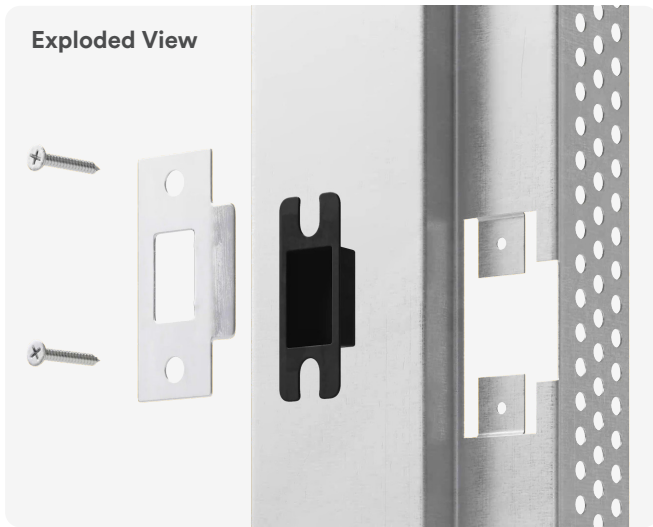

Dimension Sheet

Installation

Short Lip latch plate displayed. Short Lip provided with 35mm doors, Long Lip provided with 38mm+ doors.

Dimensions